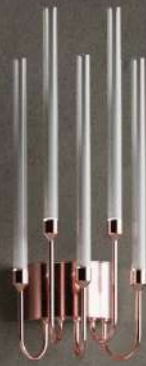

21506

wall lamp

[download technical sheet](#)

Art. 21506

Ø 21 cm - H 43 cm - Sp 16 cm 4W Chip Led

21501
ceiling lamp

Finitura metallo in oro placcato 24Kt.
Metal finishing in 24Kt gold plated

Diffusore in pirex satinato
Frosted pirex diffuser

[download technical sheet](#)

Art. 21501
Ø 74 cm - H 87 cm 24W Chip Led

21503

ceiling lamp

Finitura metallo in ottone satinato
Metal finishing in satin brass

Diffusore in pirex satinato cm.25
Frosted pirex diffuser cm.25

[download technical sheet](#)

Art. 21503
Ø 106 cm - H 55 cm 64W Chip Led

21509
ceiling lamp

[download technical sheet](#)

Art. 21509
Ø 106 cm - H 9 cm 64W Chip Led

21510
wall lamp

[download technical sheet](#)

Art. 21510
Ø 30 cm - H 7 cm - Sp 15 cm 8W Chip Led

21507

wall lamp

[download technical sheet](#)

Art. 21507

Ø 16 cm - H 41 cm - Sp 12 cm 4W Chip Led

21504

wall lamp