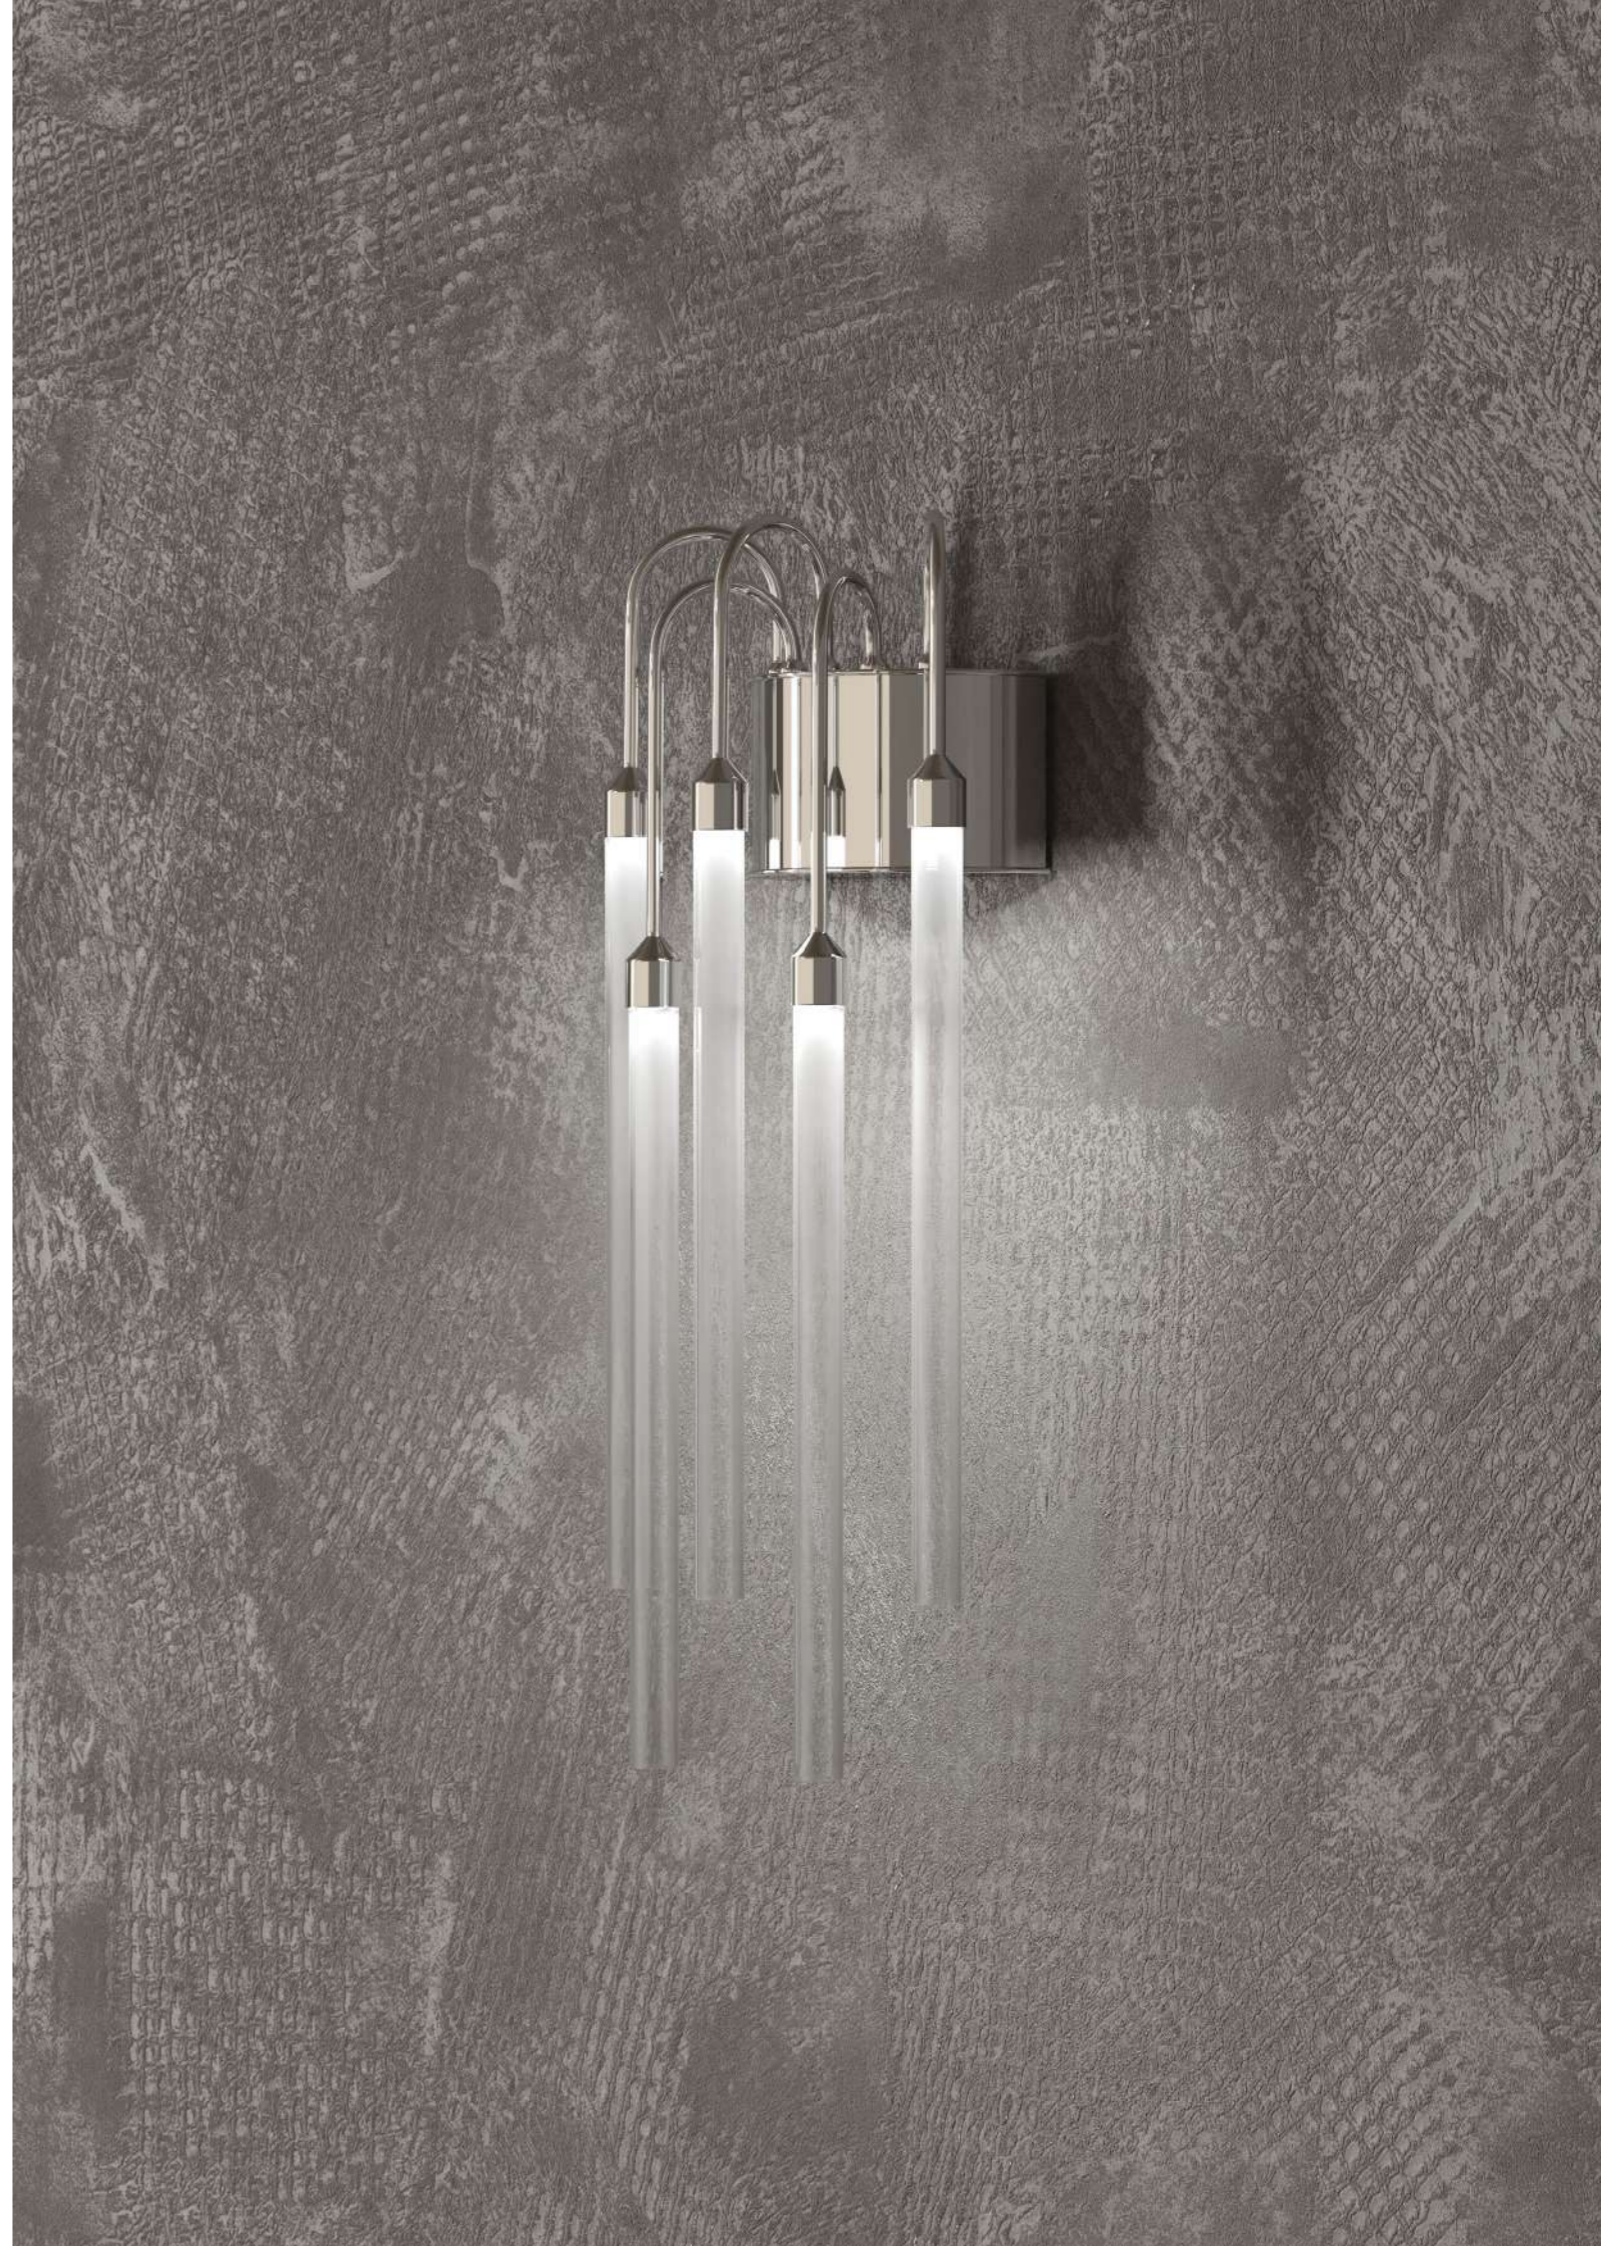

21506

wall lamp

[download technical sheet](#)

Art. 21506

Ø 21 cm - H 43 cm - Sp 16 cm 4W Chip Led

21501
ceiling lamp

Finitura metallo in oro placcato 24Kt.
Metal finishing in 24Kt gold plated

Diffusore in pirex satinato
Frosted pirex diffuser

[download technical sheet](#)

Art. 21501
Ø 74 cm - H 87 cm 24W Chip Led

21503

ceiling lamp

Finitura metallo in ottone satinato
Metal finishing in satin brass

Diffusore in pirex satinato cm.25
Frosted pirex diffuser cm.25

[download technical sheet](#)

Art. 21503
Ø 106 cm - H 55 cm 64W Chip Led

21509
ceiling lamp

[download technical sheet](#)

Art. 21509
Ø 106 cm - H 9 cm 64W Chip Led

21510
wall lamp

[download technical sheet](#)

Art. 21510
Ø 30 cm - H 7 cm - Sp 15 cm 8W Chip Led

21507

wall lamp

[download technical sheet](#)

Art. 21507

Ø 16 cm - H 41 cm - Sp 12 cm 4W Chip Led

21504

wall lamp