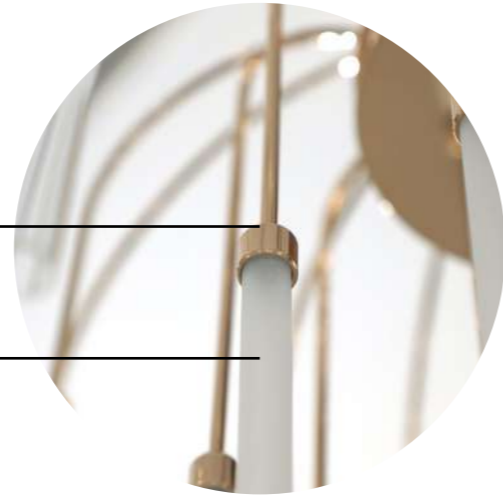

21506

wall lamp

[download technical sheet](#)

Art. 21506

Ø 21 cm - H 43 cm - Sp 16 cm 4W Chip Led

21501
ceiling lamp

Finitura metallo in oro placcato 24Kt.
Metal finishing in 24Kt gold plated

Diffusore in pirex satinato
Frosted pirex diffuser