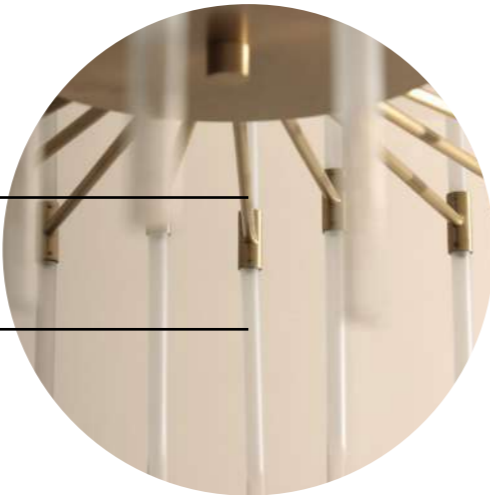

[download technical sheet](#)

Art. 21501
Ø 74 cm - H 87 cm 24W Chip Led

21503

ceiling lamp

Finitura metallo in ottone satinato
Metal finishing in satin brass

Diffusore in pirex satinato cm.25
Frosted pirex diffuser cm.25

[download technical sheet](#)

Art. 21503
Ø 106 cm - H 55 cm 64W Chip Led

21509
ceiling lamp

[download technical sheet](#)

Art. 21509
Ø 106 cm - H 9 cm 64W Chip Led

21510
wall lamp

[download technical sheet](#)